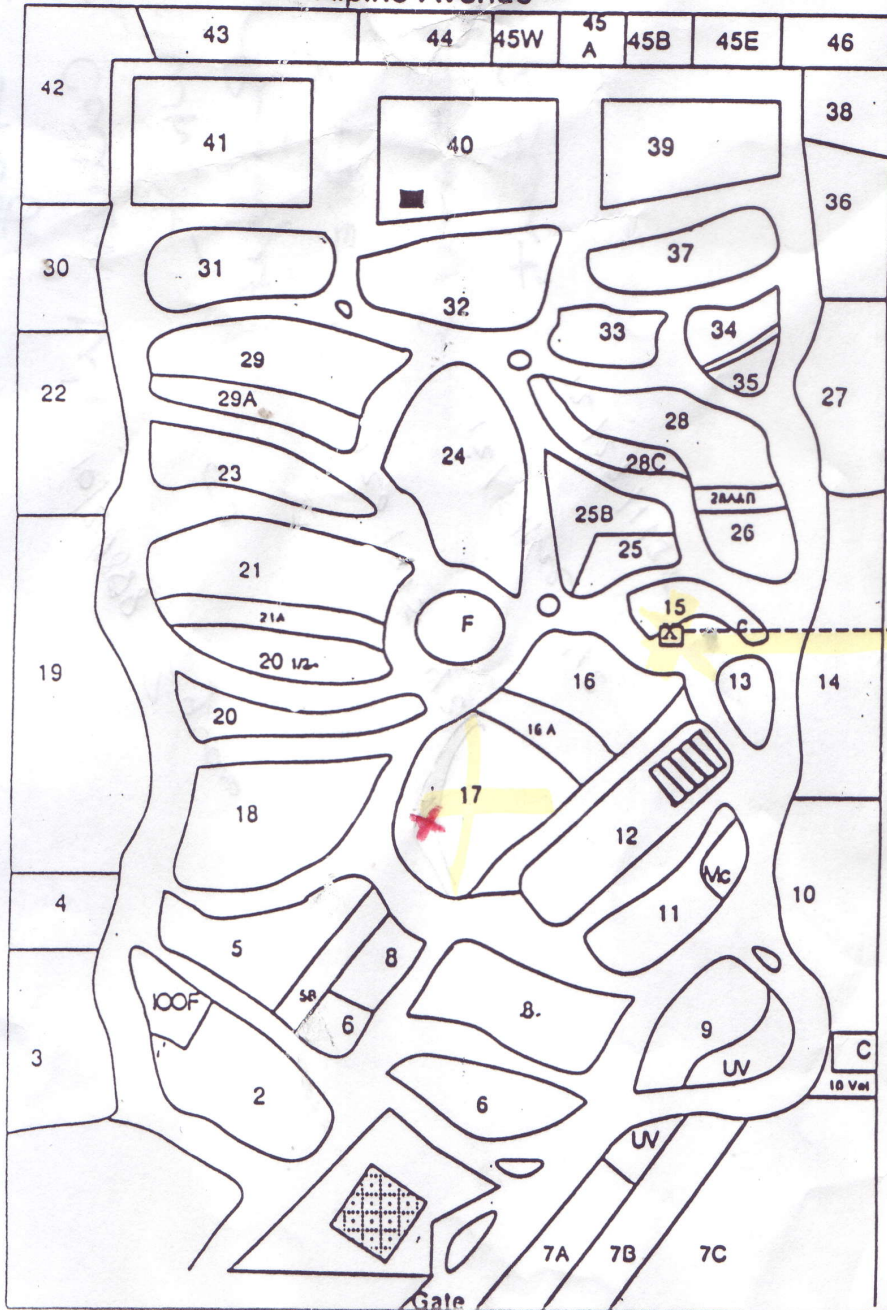

California St.

Alpine Avenue

Railroad

OFFICE

Pine St.

	Green Pumphouse		Office
	Equipment Yard		Mausoleum
	F = Fountain		C = Chapel

STOCKTON RURAL CEMETERY

Name Walker

Lot 18 Row _____

Blk 17

Marker	
<u>Walker</u>	
Lot <u>18</u>	Row _____

Informal research report, Sheri Fenley (sherifenley@gmail.com), email, to Janis Walker Gilmore (janis.gilmore@gmail.com), 3 April 2012; citing records of Stockton Rural Cemetery (2350 Cemetery Lane, Stockton, San Joaquin County, California). Records consist of a burial ledger and a plot book. The cemetery will verbally convey information from the records, they do not allow photographs or scans of the material.